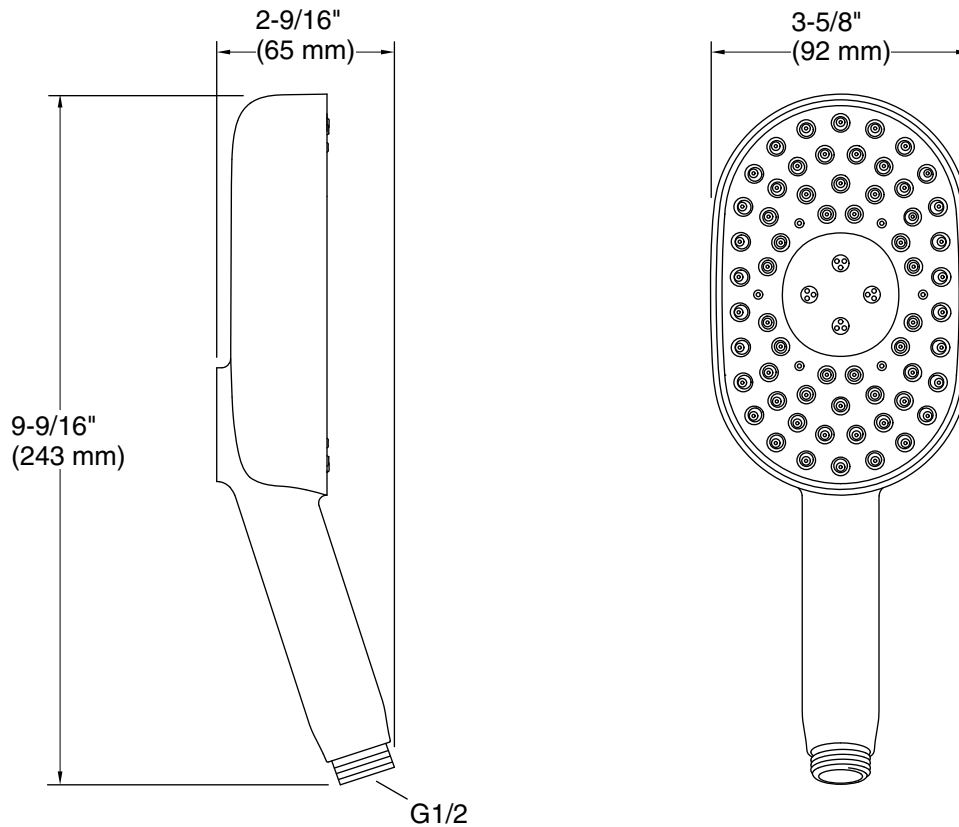

Installation

- G 1/2 inlet connection
- Requires shower hose (sold separately)
- Bracket or sidebar required for wall-mount installation
- Deck-mount holder required for deck-mount installation

Water Conservation & Rebates

Technical Information

All product dimensions are nominal.

Handshower:

Rated maximum flow: 1.75 gal/min (6.6 l/min)
Pressure: 80 psi (5.5 bar)